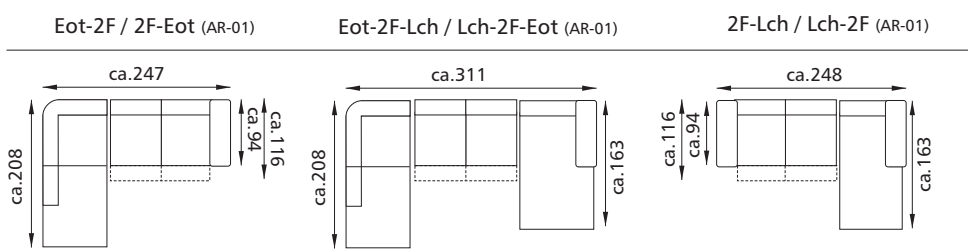

ca. 74

ca. 74

cushions not included

Cobra 2,5F-E0t - Lavazza 6410 beige

COBRA

Variants

Enzo 1smart

cushions not included