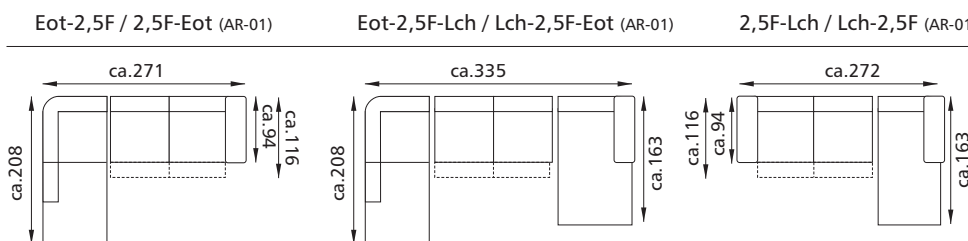

ca. 74

ca. 74

cushions not included

Cobra 2,5F-E0t - Lavazza 6410 beige

COBRA

Variants

Enzo 1smart

cushions not included