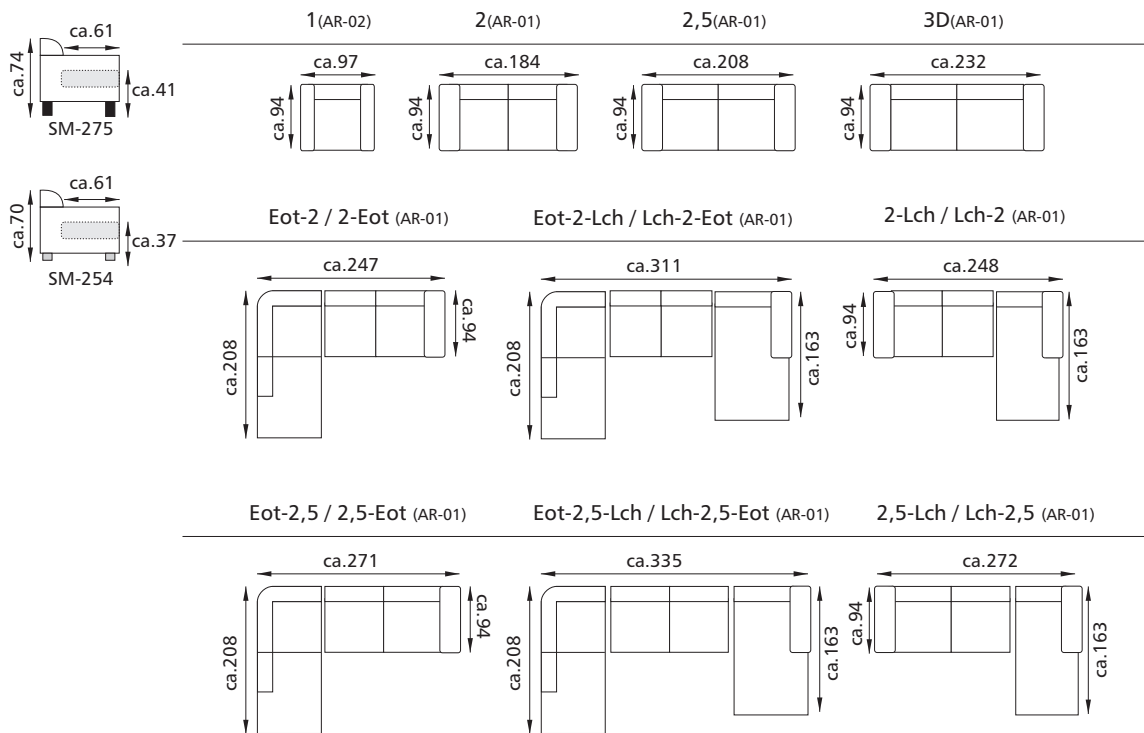

COBRA

Variants

1 **AR-01**

ca. 30

2 **AR-02**

ca. 23

Enzo 1smart

ca. 84