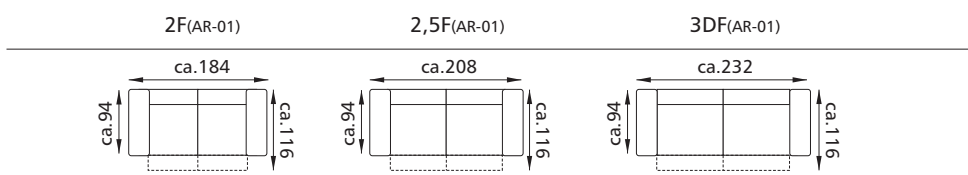

ca. 74

ca. 74

cushions not included

Cobra 2,5F-E0t - Lavazza 6410 beige

COBRA

Variants

Enzo 1smart

cushions not included