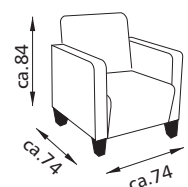

ca. 74

ca. 74

cushions not included

Cobra 2,5F-E0t - Lavazza 6410 beige

COBRA

Variants

Enzo 1smart

cushions not included