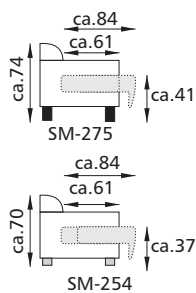

ca. 74

ca. 74

cushions not included

Cobra 2,5F-E0t - Lavazza 6410 beige

COBRA

Variants

Enzo 1smart

cushions not included