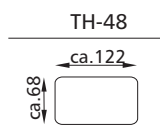

COBRA

Variants

1 **AR-01**

ca. 30

2 **AR-02**

ca. 23

Enzo 1smart

ca. 84

ca. 74

ca. 74

cushions not included

Cobra 2,5F-E0t - Lavazza 6410 beige

COBRA

Variants

Enzo 1smart

cushions not included