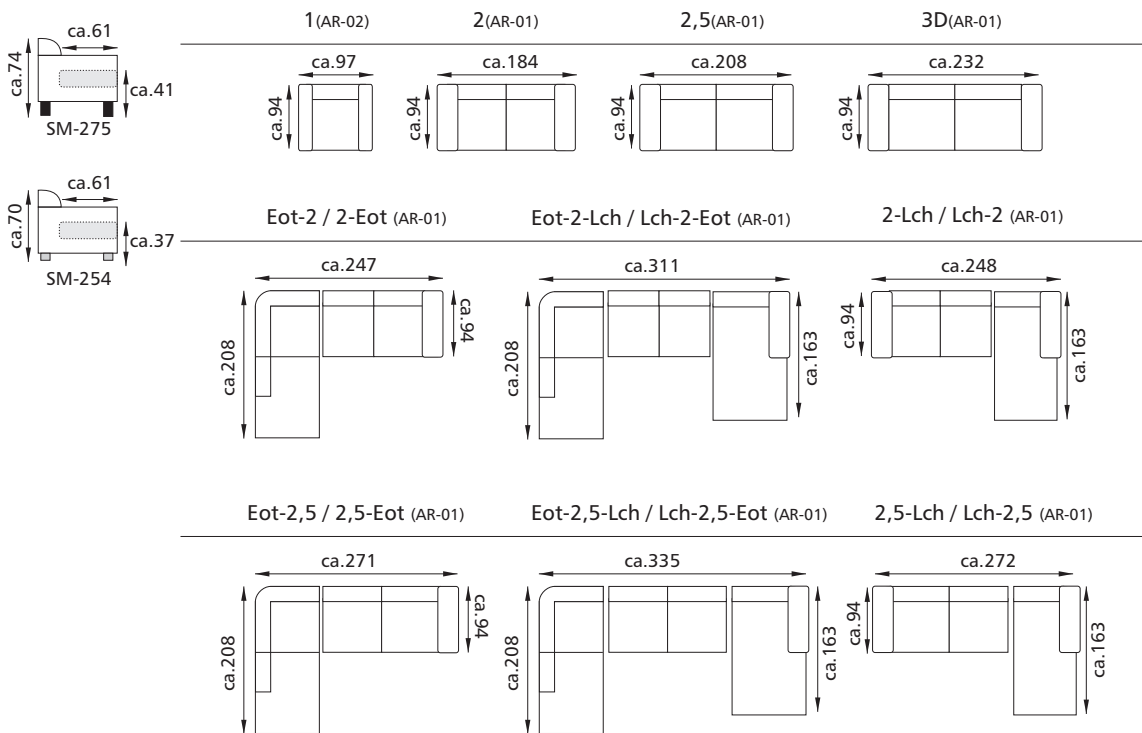

Variants

1 AR-01

2 AR-02

Enzo 1smart

cushions not included