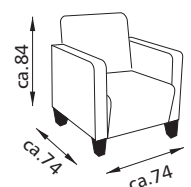

COBRA

Variants

1 **AR-01**

ca. 30

2 **AR-02**

ca. 23

Enzo 1smart

ca. 84

ca. 74

ca. 74

cushions not included

Cobra 2,5F-E0t - Lavazza 6410 beige

COBRA

Variants

Enzo 1smart

cushions not included